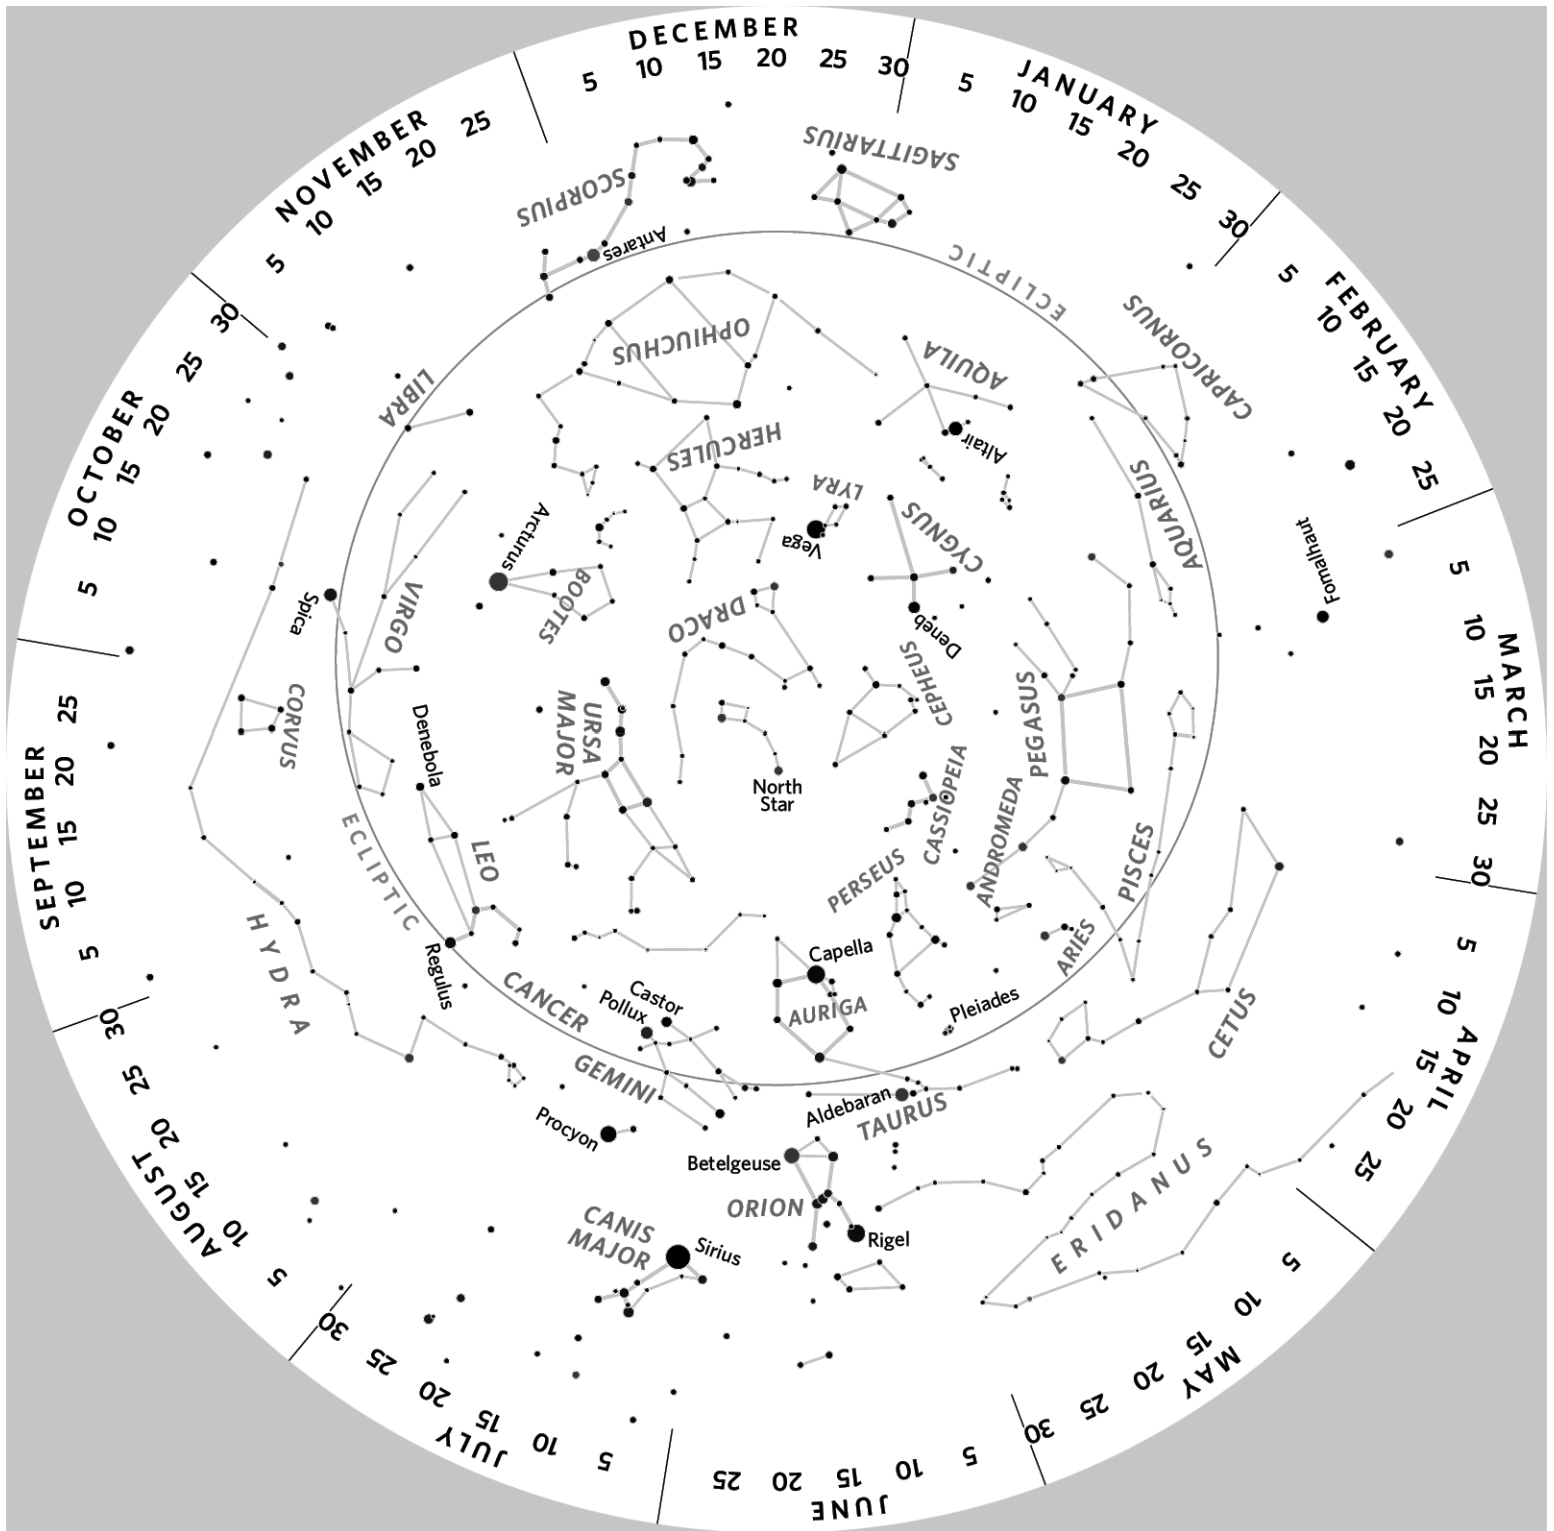

STAR WHEEL

Standard time
Daylight-saving time

Facing North

Facing East

Facing West

HORIZON

HORIZON

Facing South

SKY
& TELESCOPE

www.skyandtelescope.com

Supplies

- Toilet paper tube
- Black construction paper 5" x 5"
- Push pin or sharpened pencil
- Rubber band
- Scissors
- Glue stick
- Constellation sheet
- Thick piece of cardboard
- Stapler
- Star Wheel and Circular Sky Map
Northern Hemisphere wheel **or**
Uncle Al's Star Wheels for
Southern Hemisphere with
Lawrence Hall of Science –Kepler
Star Wheel

TAURUS
The Bull

ORION
The Hunter

SCORPIUS
The Scorpion

URSA MAJOR
The Great Bear

PISCES
The Fishes

CASSIOPEIA
The Queen

URSA MINOR
The Little Bear

PEGASUS
The Flying Horse

BOOTES
The Herdsman

GEMINI
The Twins

SAGITTARIUS
The Archer

LEO
The Lion

HERCULES

CANIS MAJOR
The Big Dog

PERSEUS

CYGNUS
The Swan